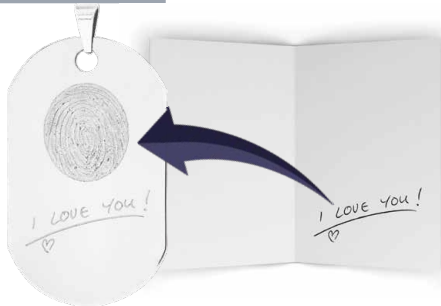

Dad
1941 - 2009

Love
Always

MOM
1941 - 2009

I will ♥ u
forever

SPECIAL CHARACTERS

These and many others are available to choose from online.

INTERNATIONAL OPTIONS

International Characters are also supported. Your special message can be engraved when uploaded as an Authentic Signature. Ie.

Любовь 爱
الحب أغάπη 愛
Ե՛ՆՐԷՐԸ
אהבה פ्यार

AUTHENTIC SIGNATURE

Use the handwriting or signature from a sentimental card or letter and have it placed on any item with the leg legend icon.

Like the fingerprint, handwriting is a one of a kind attribute that every individual has - each with its own style and message.