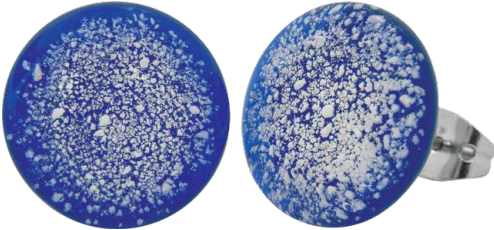

Serenity Heart Pendant

Small 0.87" x 0.67" Large 1.18" x 0.87"

*EXCLUDING TRANSPARENT CLEAR

Serenity Bead

0.63" x 0.45"

Serenity Long Pendant

1.26" x 0.47"

Serenity Earrings

0.5"

Serenity Pebble

1.3"

SERENITY SPHERE

Serenity Sphere

Small
1"

Medium
1.57"

Large
2.36"