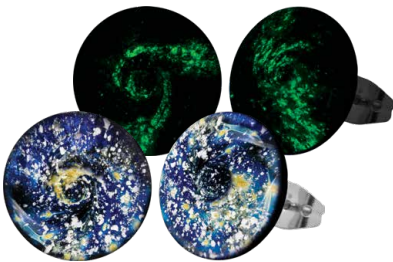

Serenity Galaxy Earrings

0.5"