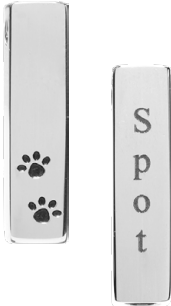

Stainless Steel Memory Tag (Urn) Keyring
1.00" x 1.67" x 0.19"

Memory Bear

THE MEMORY BEAR IS AVAILABLE WITH THE MEMORY TAG KEYRING OR KEYRING (URN) OPTIONS AS WELL AS MANY CUSTOMIZABLE OPTIONS FOR THE BEARS FEET

Visit the Furever Loved Collection at: <https://www.fureverloved.pet/>

Be sure to check with your care provider to get the unique Secure PIN required to access this collection.

Furever Loved Secure PIN

Pet Oval

0.771" x 0.713" x 0.050"

Bone Keepsake (Urn)

1.200" x 0.420" x 0.342"

Paw Bar Keepsake (Urn)

1.100" x 0.273" x 0.273"

Heart Keepsake (Urn)

1.060" x 0.856" x 0.233"

Memory Tag